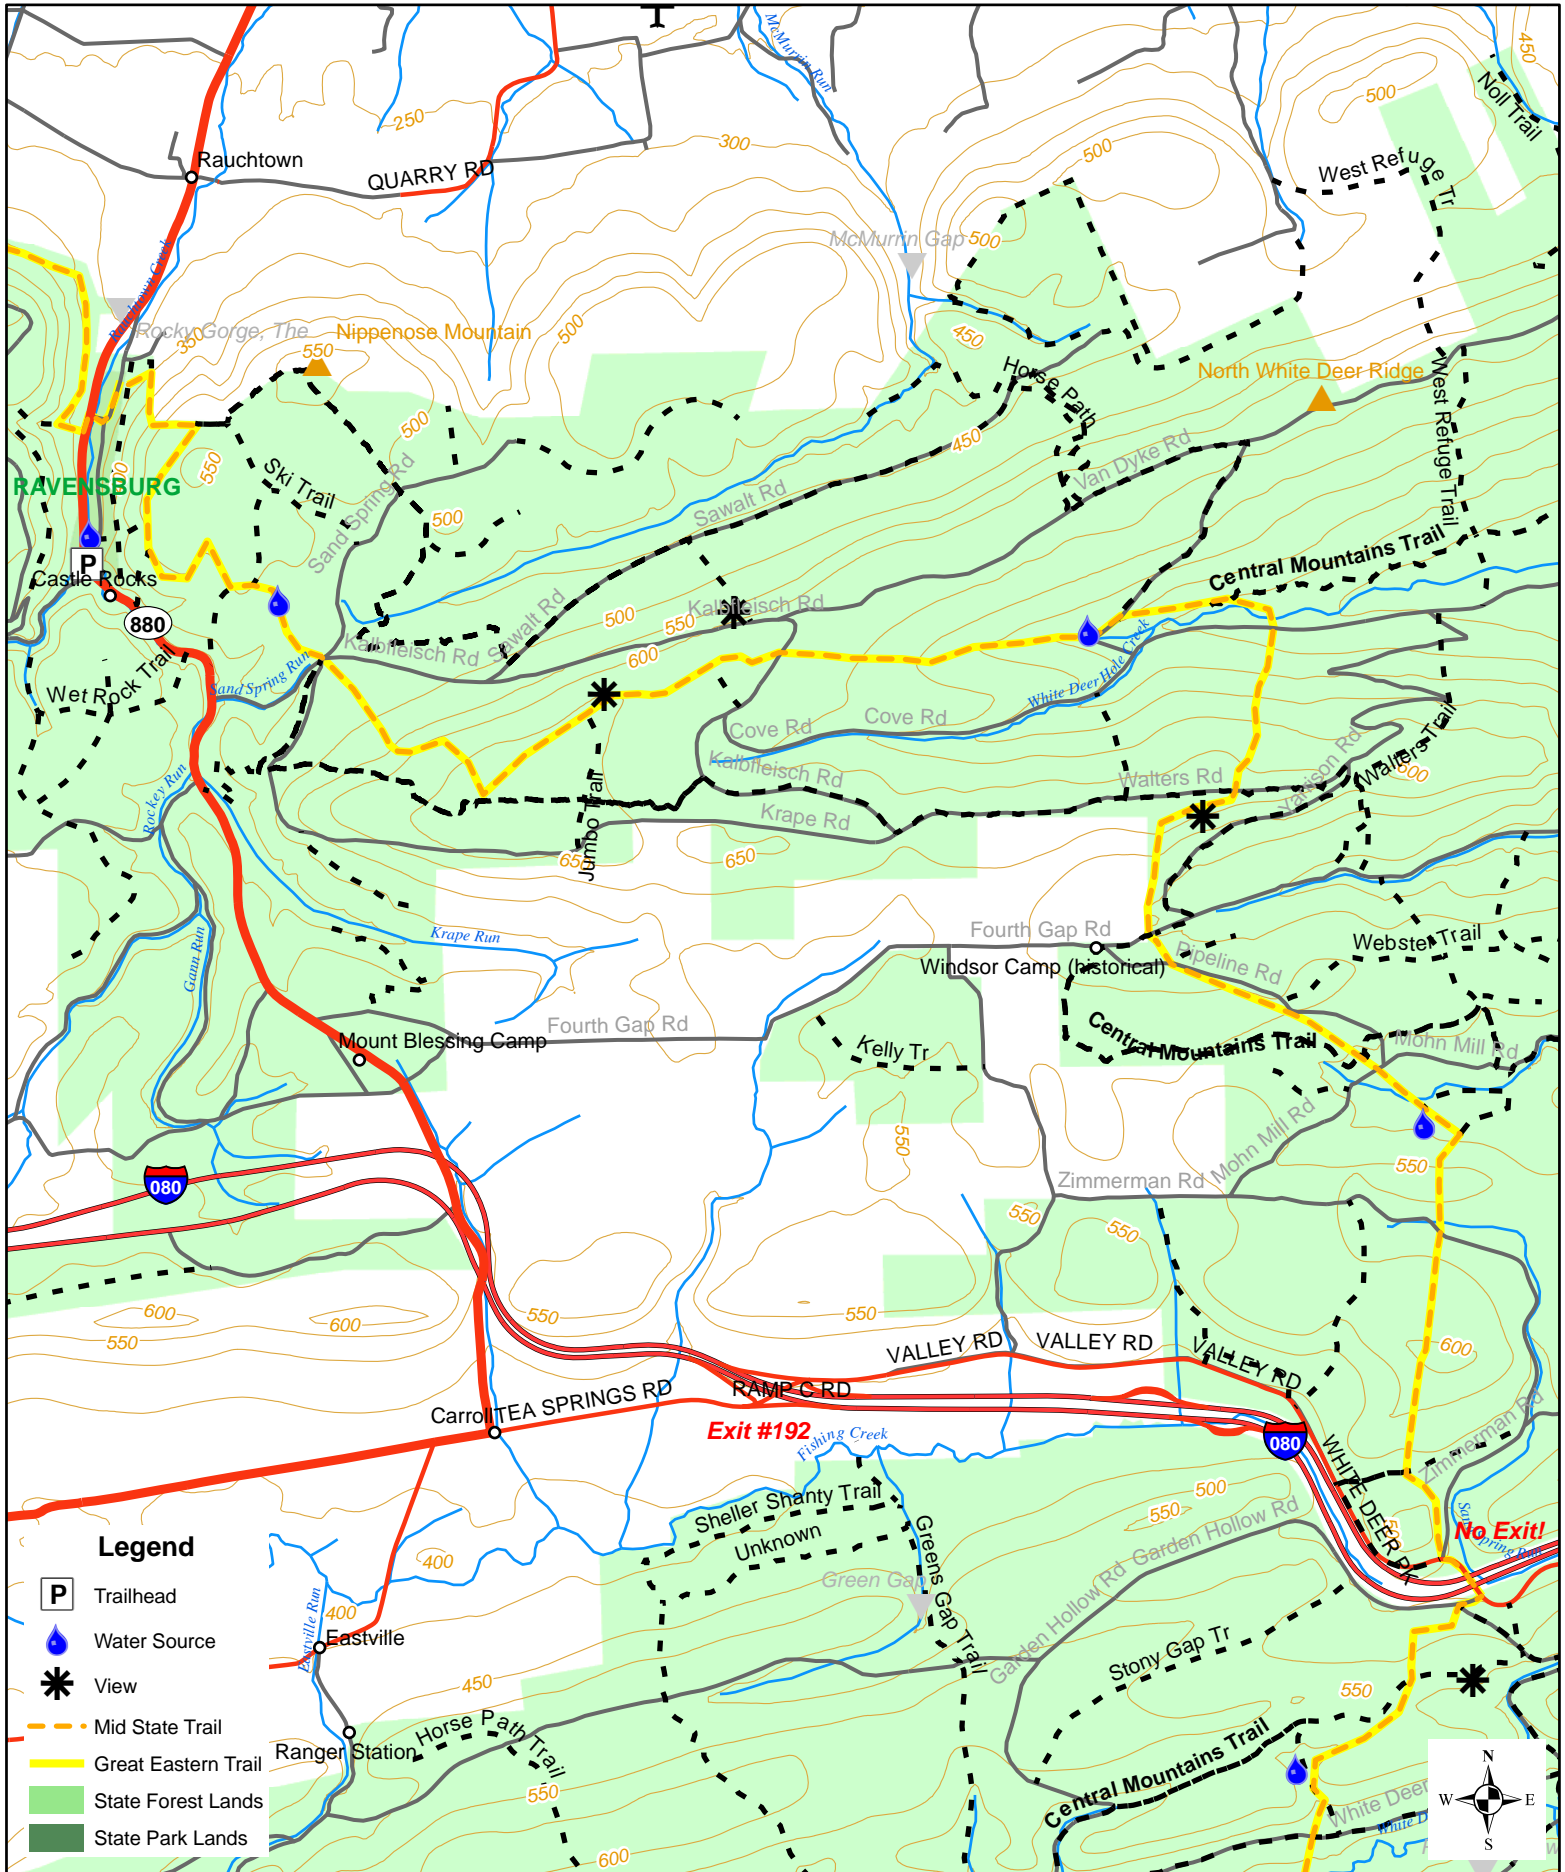

# Mid State Trail: I-80 to Ravensburg S.P.

A part of the Great Eastern Trail  
Revision to MST Maps 207-208, July 2007

Geospatial data courtesy of A. Debevc - [neohbackpackingclub.com](http://neohbackpackingclub.com)  
Production of this map supported by a grant from ESRI  
Copyright 2007, Mid State Trail Association, Inc.