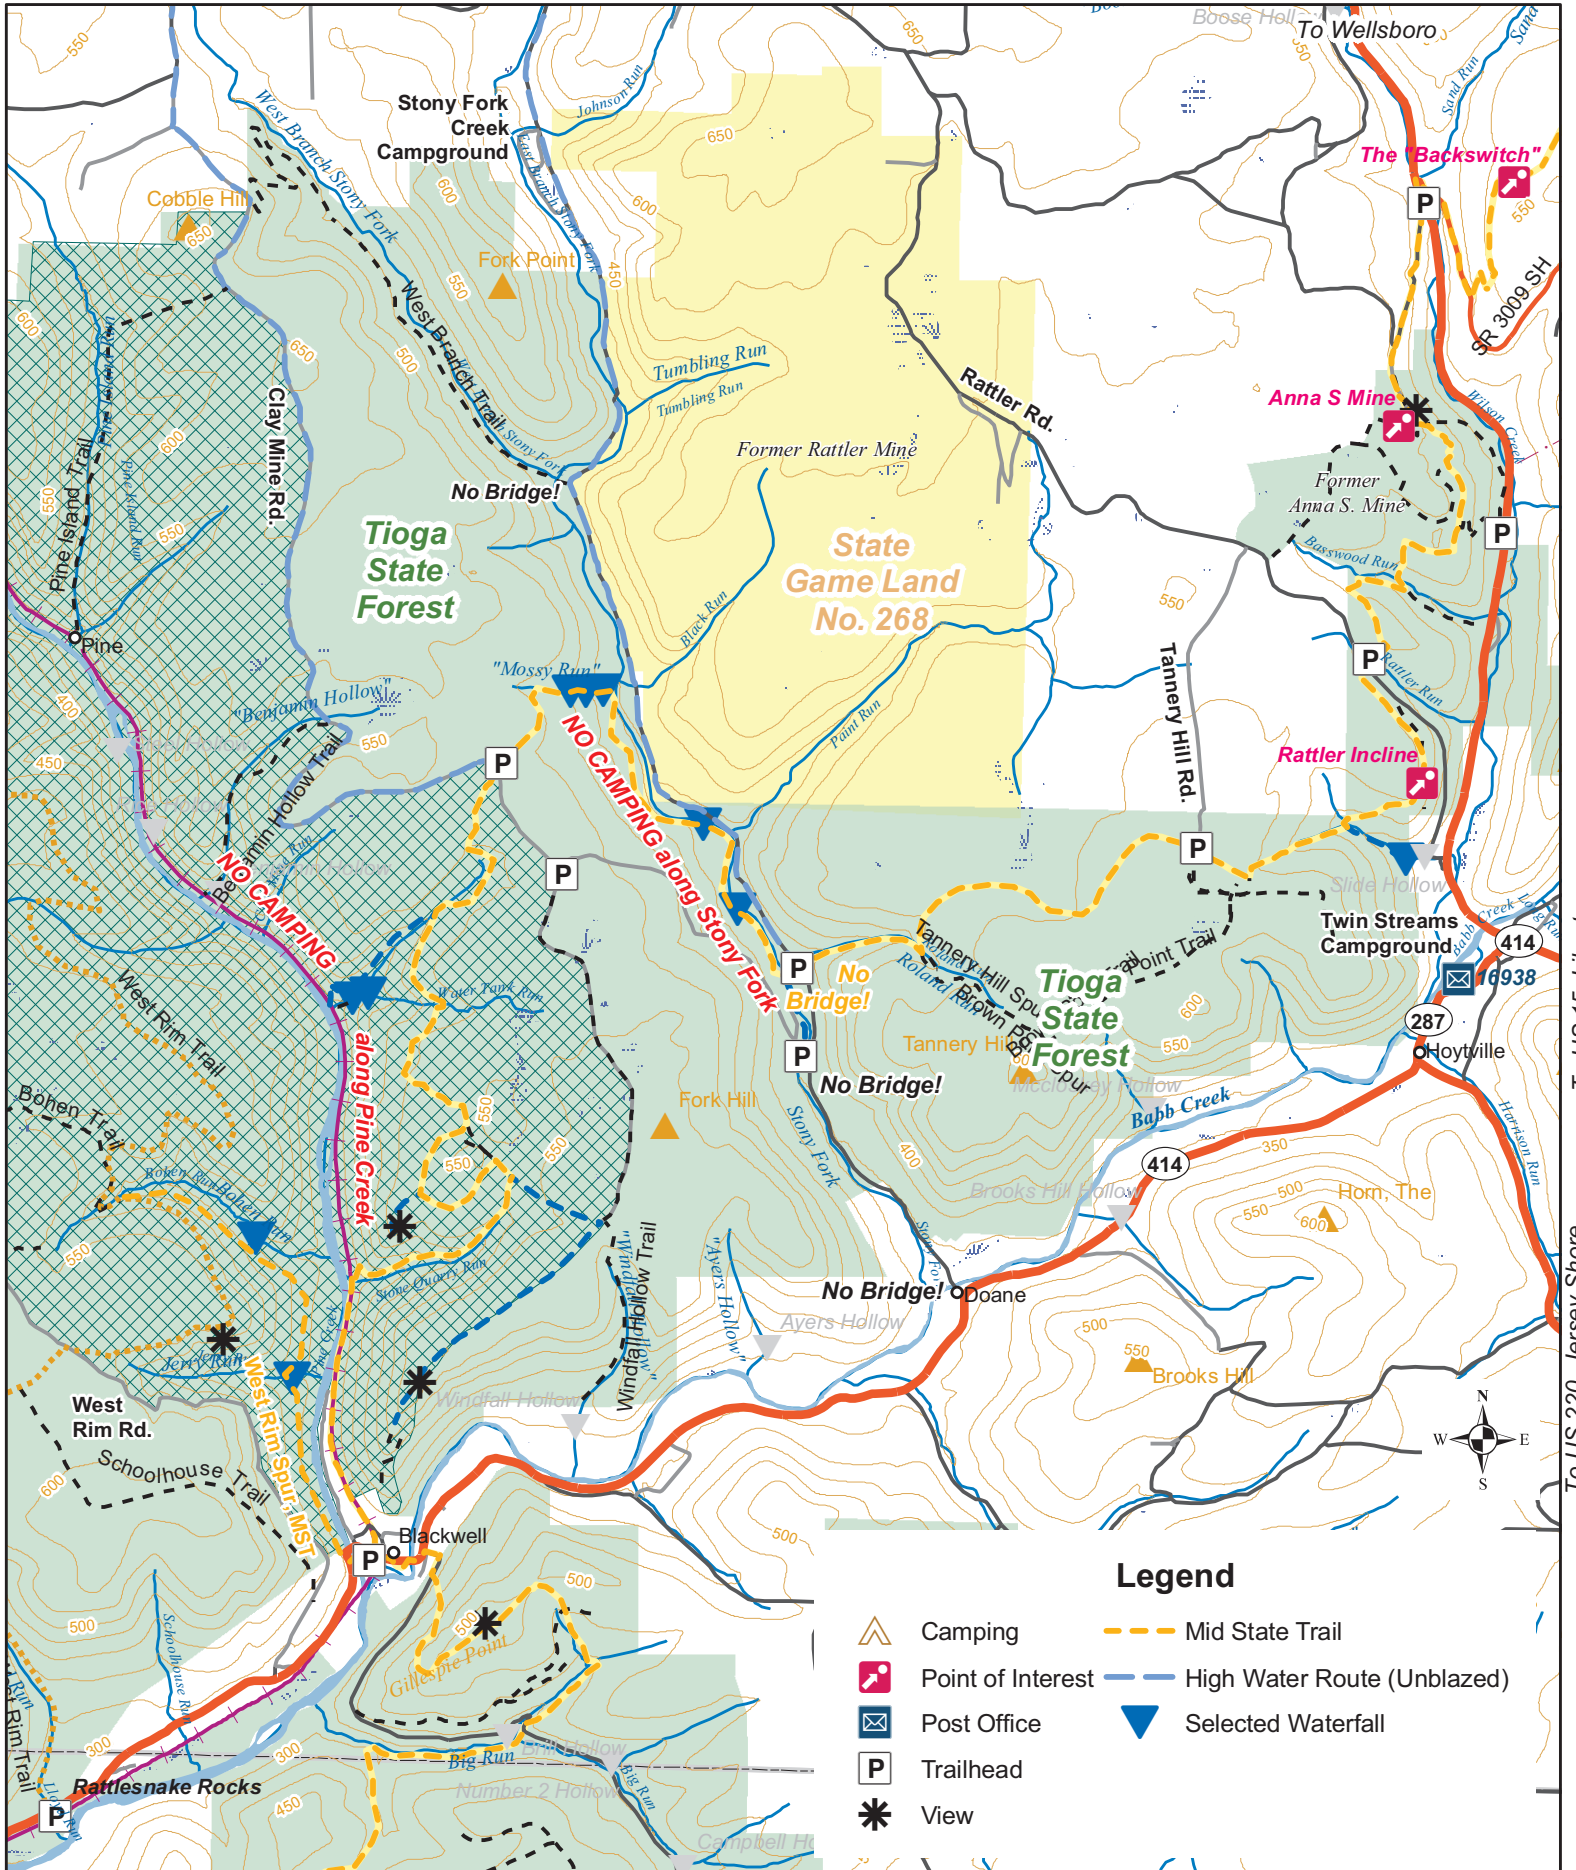

Mid State Trail: Blackwell to PA 287

A part of the Great Eastern Trail
Temporary Map, September 2007

To Cedar Run

To US 15, Liberty
To US 220, Jersey Shore

MST South to Maryland

Production of this map supported by a grant from ESRI
Copyright 2007, Mid State Trail Association, Inc.

0 0.25 0.5 1 1.5 2 Kilometers 1:50,000

Legend

- Camping
- Point of Interest
- Post Office
- Trailhead
- View
- Mid State Trail
- High Water Route (Unblazed)
- Selected Waterfall